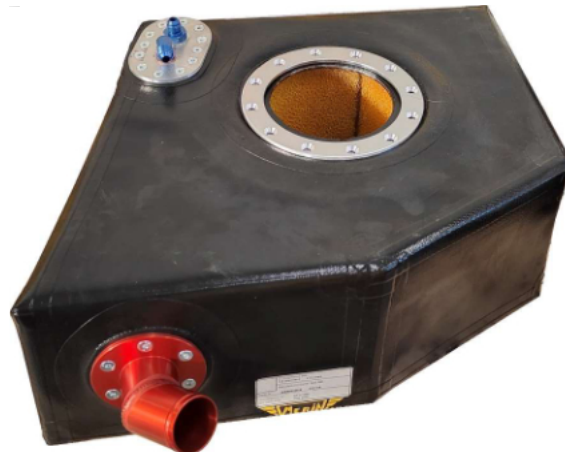

# Safety Fuel Cell for RENAULT CLIO II RS

SFT2097 VOLUME ~ 50 LITERS

SFT5587 VOLUME ~ 30 LITERS

## SUPPLIED ACCESSORIES

1. internal safety foam
2. antirollover vent valve
3. filler neck 45° Ø 50mm
5. to be used with original pump w/o Level Float Sender

*(SFT2097-06 fiberglass cover available for 50 LT model as option)*