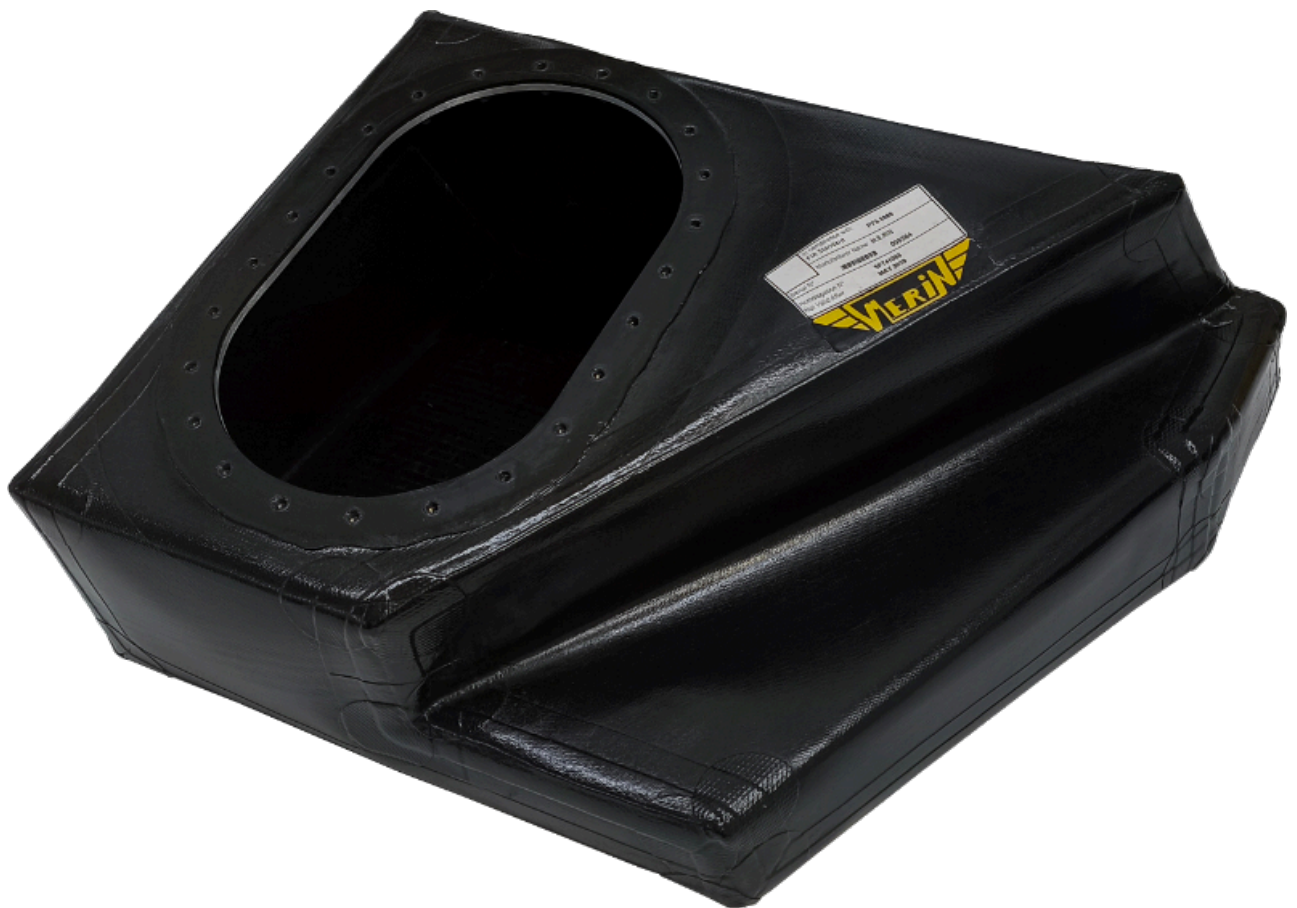

Safety Fuel Cell for SKODA OCTAVIA RS

SFT3336 VOLUME ~ 35

SUPPLIED ACCESSORIES

1. removable internal safety foam