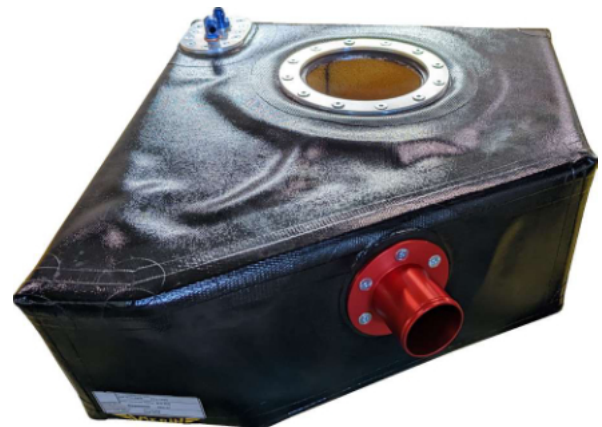

Safety Fuel Cell for RENAULT CLIO III RS

SFT5618 VOLUME ~ 50 LITERS

SFT5619 VOLUME ~ 30 LITERS

SUPPLIED ACCESSORIES

1. internal safety foam
2. antirollover vent valve
3. filler neck Ø 50mm
4. to be used with original pump w/o Level Float Sender