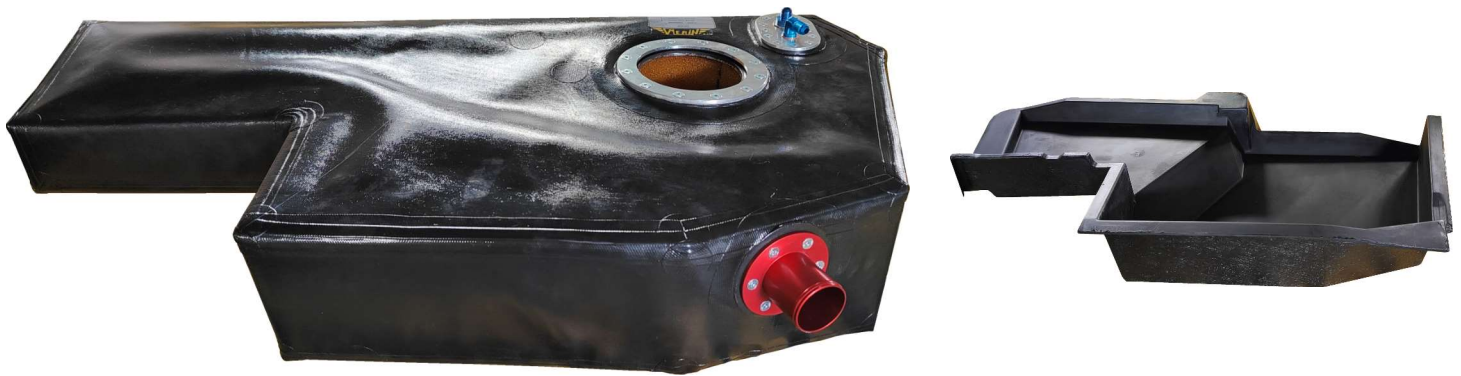

Safety Fuel Cell for RENAULT CLIO IV

SFT5638 VOLUME~ 65 LITERS

SFT 5639 VOLUME~ 35 LITERS

SUPPLIED ACCESSORIES

1. internal safety foam
2. antirollover vent valve
3. filler neck Ø42mm
4. carbon cover only for 65 LT version available
5. to be used with original pump