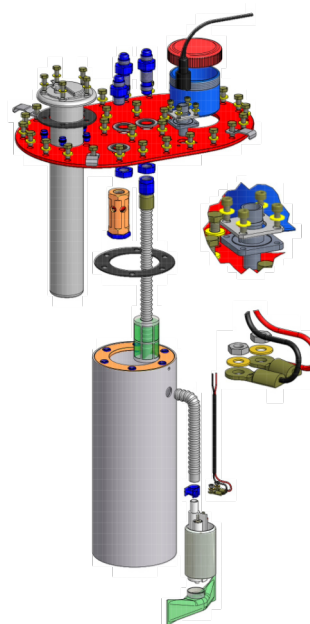

BLADDER FUEL TANKS

safety
without
compromise

COMPLYING WITH ALL FIA STANDARDS
FT3, FT3.5, FT5/1999

SUPPLY OPTIONS:

CONF. 1142

CONF. 1143

SFT/ ROUND Safety fuel cell

VOLUME~ FROM 30 to 80 LITERS

MEASURES

1. SFT1226 - Diam 550x135 cm 30 Liters
2. SFT1227 - Diam 550x175 cm 40 Liters
3. SFT1228 - Diam 550x195 cm 45 Liters
4. SFT1229 - Diam 550x215 cm 50 Liters
5. SFT1230 - Diam 550x255 cm 60 Liters
6. SFT4756 - Diam 600x200 cm 66 Liters
7. SFT2253 - Diam 575x310 cm 80 Liters