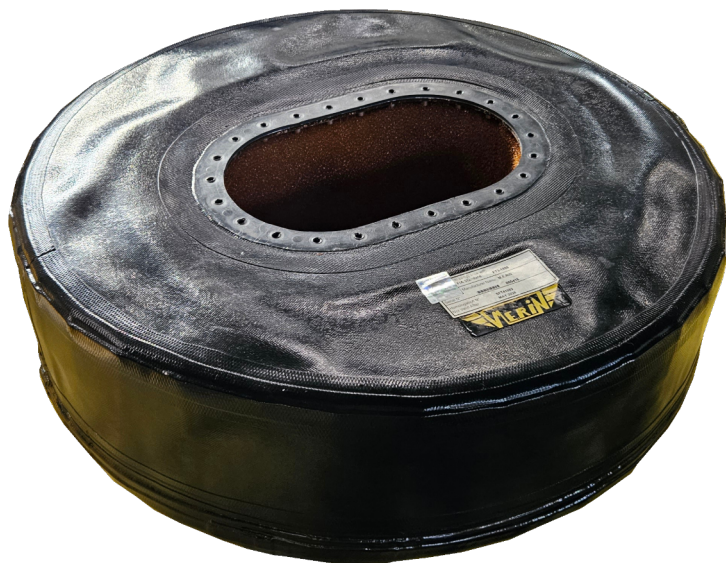

BLADDER FUEL TANKS

safety
without
compromise

COMPLYING WITH ALL FIA STANDARDS
FT3, FT3.5, FT5/1999

SUPPLY OPTIONS:

CONF. 1142

CONF. 1143

SFT/ ROUND Safety fuel cell

VOLUME~ FROM 30 to 80 LITERS

MEASURES

1. SFT1226 - Diam 550x135 cm 30 Liters
2. SFT1227 - Diam 550x175 cm 40 Liters
3. SFT1228 - Diam 550x195 cm 45 Liters
4. SFT1229 - Diam 550x215 cm 50 Liters
5. SFT1230 - Diam 550x255 cm 60 Liters
6. SFT4756 - Diam 600x200 cm 66 Liters
7. SFT2253 - Diam 575x310 cm 80 Liters