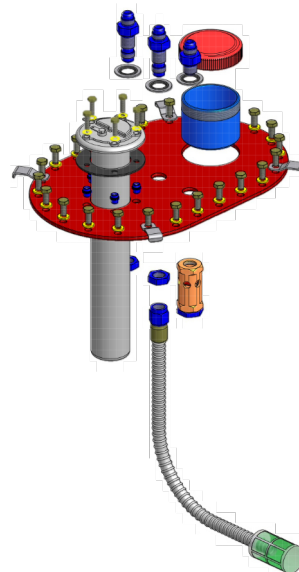

BLADDER FUEL TANKS

safety
without
compromise

COMPLYING WITH ALL FIA STANDARDS
FT3, FT3.5, FT5/1999

SUPPLY OPTIONS:

CONF. 1142

CONF. 1143

SFT/ ROUND Safety fuel cell

VOLUME~ FROM 30 to 80 LITERS

MEASURES

1. SFT1226 - Diam 550x135 cm 30 Liters
2. SFT1227 - Diam 550x175 cm 40 Liters
3. SFT1228 - Diam 550x195 cm 45 Liters
4. SFT1229 - Diam 550x215 cm 50 Liters
5. SFT1230 - Diam 550x255 cm 60 Liters
6. SFT4756 - Diam 600x200 cm 66 Liters
7. SFT2253 - Diam 575x310 cm 80 Liters