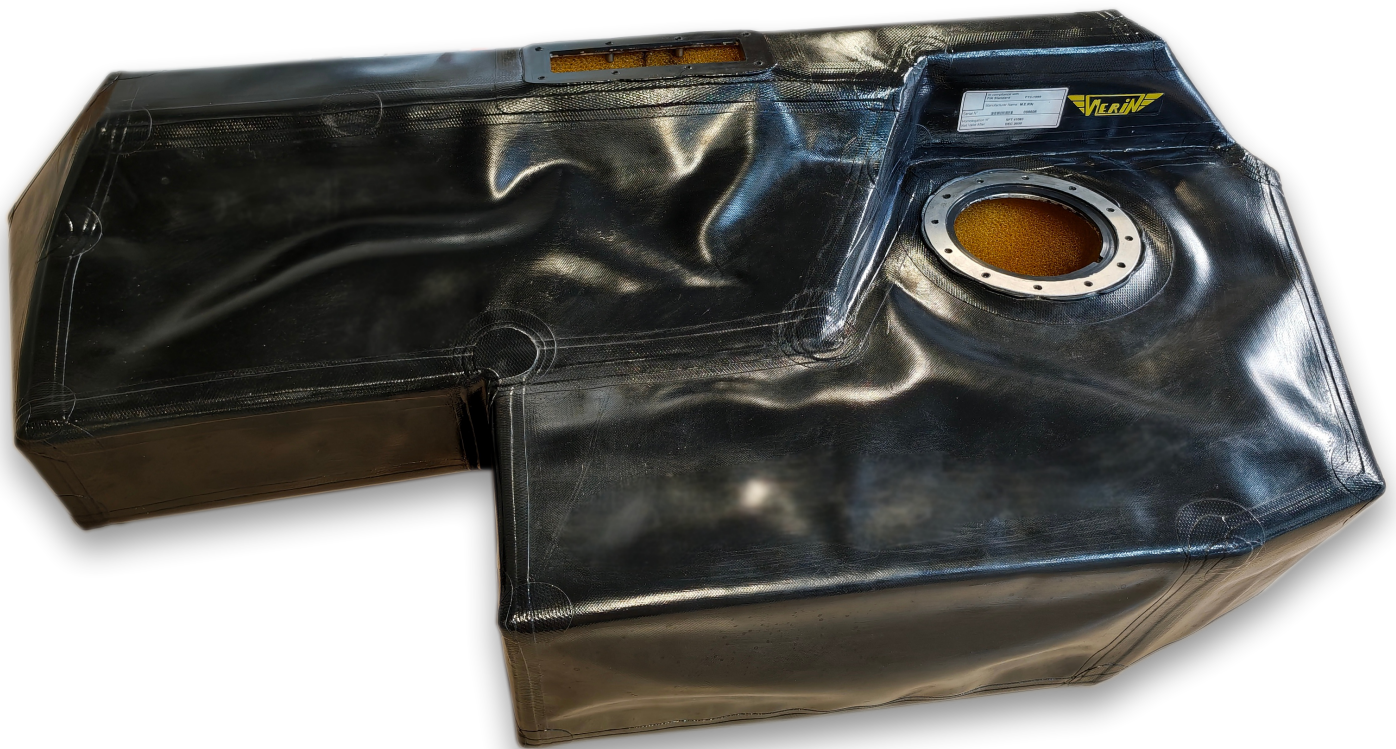

# Safety Fuel Cell for RENAULT CLIO IV CUP R85

SFT 4473 VOLUME~60 LITERS

## SUPPLIED ACCESSORIES

1. Internal safety foam